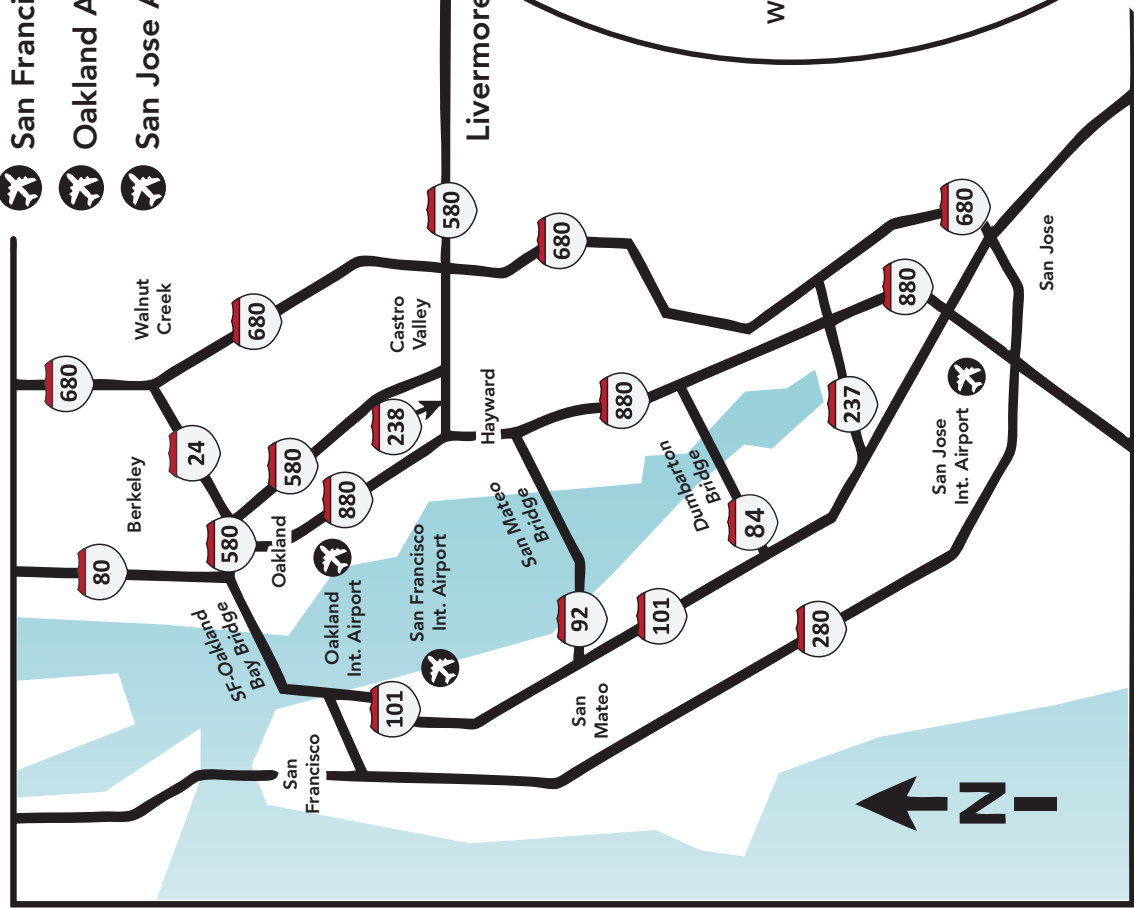

**Livermore Valley Open Campus
2590 Greenville Rd
Livermore, CA 94550**

Bring:

ID or Passport to Enter

- Meet with hiring teams to discuss job openings
- Get feedback from recruiters on writing your resume
- Information sessions to learn about our organizations and what we do

Opportunities

- Information Technology
- Engineering
- Scientists
- Environmental, Safety & Health
- Business Operations
- Crafts and Trades
- Facilities

Visit Our Career Site

- San Francisco Airport to LLNL:** Driving time 1.25 hrs / Distance 52 miles
- Oakland Airport to LLNL:** Driving time 45 min / Distance 33 miles
- San Jose Airport to LLNL:** Driving time 50 min / Distance 35 miles

Directions to Livermore Valley Open Campus
 2590 Greenville Rd, Livermore, CA 94550 (For GPS Use Only)

- Heading East on Interstate 580, take Vasco Road exit.
- Turn right (South) on Vasco Road to Patterson Pass Road.
- Turn left (East) on Patterson Pass Road to Greenville Road.
- Turn right (South) on Greenville Road.
- Take first right following East Gate Drive/Lupin Way stop light — Look for **LVOC-North** signage