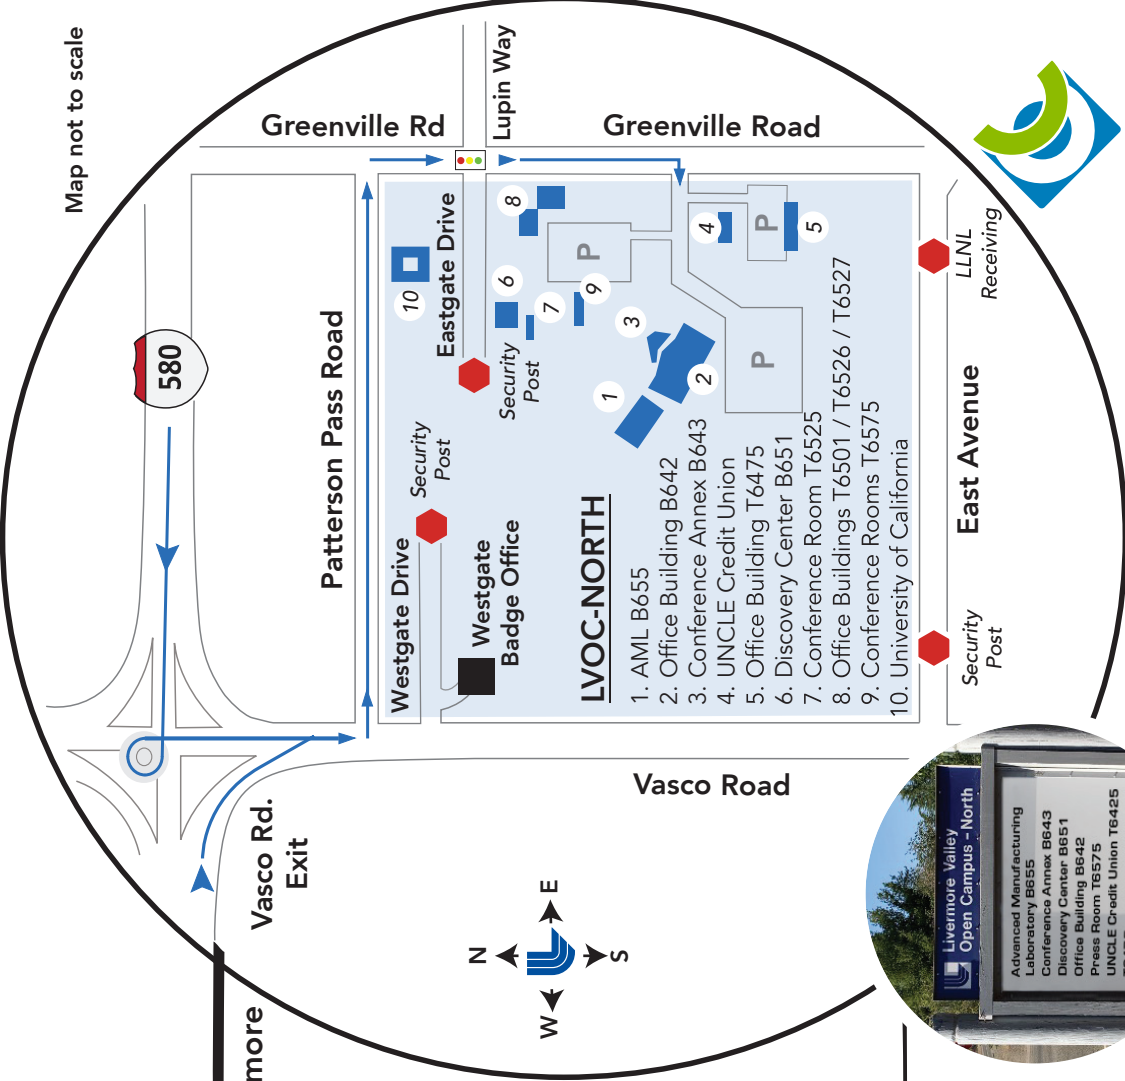

**Livermore Valley Open Campus
2590 Greenville Rd
Livermore, CA 94550**

Bring:

ID or Passport to Enter

- Meet with hiring teams to discuss job openings
- Get feedback from recruiters on writing your resume
- Information sessions to learn about our organizations and what we do

Opportunities

- Information Technology
- Engineering
- Scientists
- Environmental, Safety & Health
- Business Operations
- Crafts and Trades
- Facilities

Visit Our Career Site

- San Francisco Airport to LLNL:** Driving time 1.25 hrs / Distance 52 miles
- Oakland Airport to LLNL:** Driving time 45 min / Distance 33 miles
- San Jose Airport to LLNL:** Driving time 50 min / Distance 35 miles

Directions to Livermore Valley Open Campus
 2590 Greenville Rd, Livermore, CA 94550 (For GPS Use Only)

- Heading East on Interstate 580, take Vasco Road exit.
- Turn right (South) on Vasco Road to Patterson Pass Road.
- Turn left (East) on Patterson Pass Road to Greenville Road.
- Turn right (South) on Greenville Road.
- Take first right following East Gate Drive/Lupin Way stop light — Look for **LVOC-North** signage